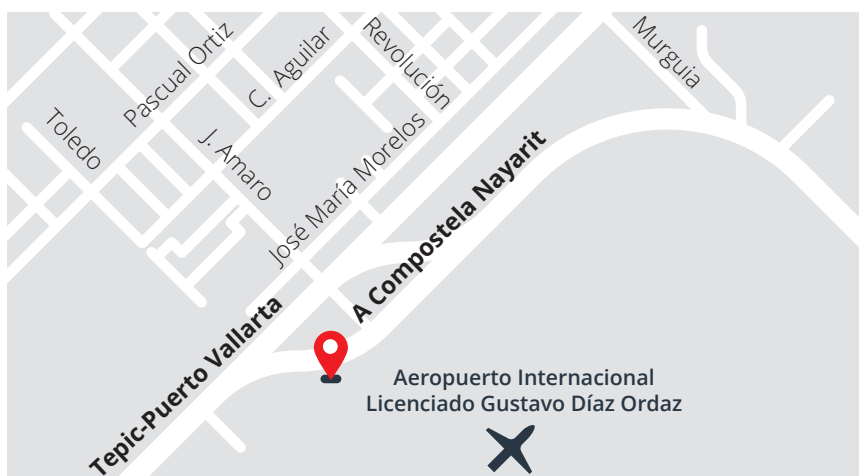

BANORTE BANK
Carretera a Tepic 5415-A
Plaza Las Juntas
Loc. 22
Col. Las Juntas
Puerto Vallarta, Jalisco, C.P. 48291.

To request all the information of your trust, send an email to the following emails:
Margarita Macías: margarita.macias@banorte.com